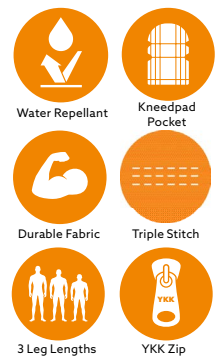

DURFORD

HI VIS CARGO TROUSER

OHV-3027

Hardwearing 280gsm cotton twill fabric | 80% polyester/20% cotton | Water and stain-repellent finish | Slight elasticsation at sides of waistband for increased wearer comfort | Combat-style leg pockets with reflective piping plus 2 front & 2 rear pockets | Heavy-duty, non-scratch fixing stud on waistband | YKK brass zip | Triple-stitched main seams | Two hi-vis 50mm 3m scotchlite reflective bands on each leg | Internal knee-pad pockets.

3 Leg Lengths: S (28"), R (31") and T (33")

CARE LABEL

CERTIFIED TO 50 WASH CYCLES

SIZE GUIDE

	XS	S	M	L	XL	2XL	3XL	4XL	5XL	6XL
WAIST (INCHES)	28	30	32	34	36	38	40	42	44	46
WAIST (CM)	71	76	81	86	92	97	102	107	112	117